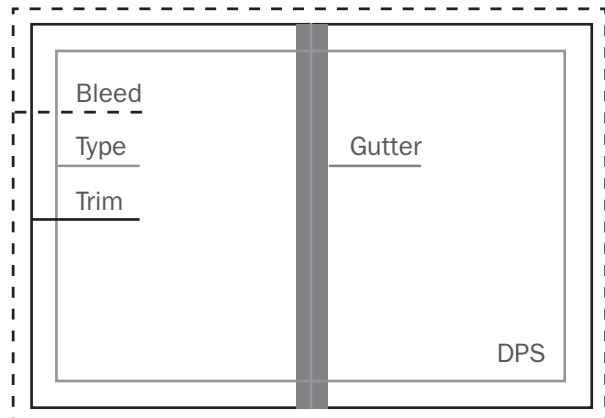

A5 Publications Perfect Bound

Ad sizes (Width x Height)

Full Page

Bleed	154mm x 216mm
Trim	148mm x 210mm
Type Area	128mm x 190mm

Double Page Spread (DPS)

Bleed	302mm x 216mm
Trim	296mm x 210mm
Type Area	276mm x 190mm*

*All text should be outside of a 30mm gutter from the centre

No bleed is required on the following size adverts:

Half Page 128mm x 97mm

Quarter Page 61mm x 97mm

All advertisements must be:

1) Supplied as PDF, TIFF, or JPEG
2) High-resolution (300dpi)
3) CMYK colour mode only

Total Area Coverage of black cannot be more than 340%. All files must be supplied CMYK only. Any files supplied in RGB, with pantone colours or areas of black at more than 340% will be converted by the publisher.

We will not take responsibility for any colour variance if artwork isn't supplied within these parameters.

Production contact:

Rachel Kirk

Email: artwork@eventguides.co.uk

Tel: 0044 1228 541200