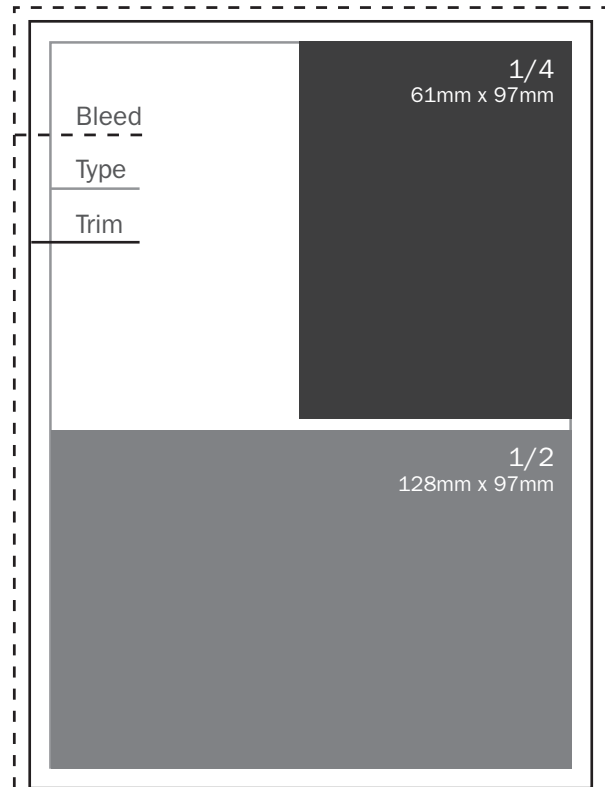

A5 Publications Perfect Bound

Ad sizes (Width x Height)

Full Page

Bleed	154mm x 216mm
Trim	148mm x 210mm
Type Area	128mm x 190mm

Double Page Spread (DPS)

Bleed	302mm x 216mm
Trim	296mm x 210mm
Type Area	276mm x 190mm*

*All text should be outside of a 30mm gutter from the centre

No bleed is required on the following size adverts:

Half Page 128mm x 97mm

Quarter Page 61mm x 97mm

All advertisements must be:

1) Supplied as PDF, TIFF, or JPEG
2) High-resolution (300dpi)
3) CMYK colour mode only

Total Area Coverage of black cannot be more than 340%. All files must be supplied CMYK only. Any files supplied in RGB, with pantone colours or areas of black at more than 340% will be converted by the publisher.

We will not take responsibility for any colour variance if artwork isn't supplied within these parameters.

Production contact:

Rachel Kirk

Email: artwork@eventguides.co.uk

Tel: 0044 1228 541200