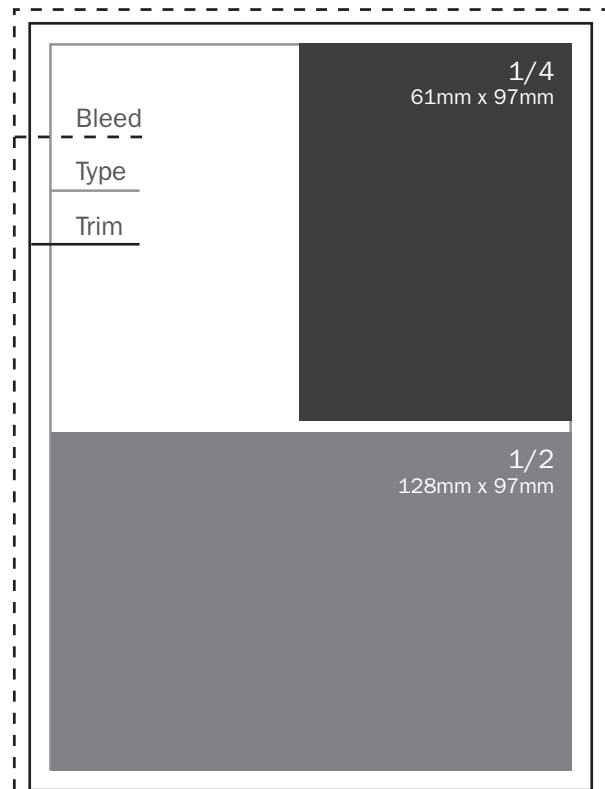

A5 Publications Perfect Bound

Ad sizes (Width x Height)

Full Page

Bleed	154mm x 216mm
Trim	148mm x 210mm
Type Area	128mm x 190mm

Double Page Spread (DPS)

Bleed	302mm x 216mm
Trim	296mm x 210mm
Type Area	276mm x 190mm*

*All text should be outside of a 30mm gutter from the centre

No bleed is required on the following size adverts:

Half Page 128mm x 97mm

Quarter Page 61mm x 97mm

All advertisements must be:

1) Supplied as PDF, TIFF, or JPEG
2) High-resolution (300dpi)
3) CMYK colour mode only

Total Area Coverage of black cannot be more than 340%. All files must be supplied CMYK only. Any files supplied in RGB, with pantone colours or areas of black at more than 340% will be converted by the publisher.

We will not take responsibility for any colour variance if artwork isn't supplied within these parameters.

Production contact:

Rachel Bewley

Email: artwork@eventguides.co.uk

Tel: 0044 1228 541200