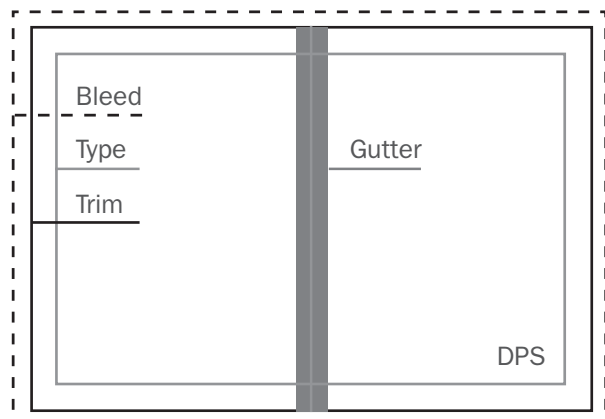

A5 Publications Perfect Bound

Ad sizes (Width x Height)

Full Page

Bleed	154mm x 216mm
Trim	148mm x 210mm
Type Area	128mm x 190mm

Double Page Spread (DPS)

Bleed	302mm x 216mm
Trim	296mm x 210mm
Type Area	276mm x 190mm*

*All text should be outside of a 30mm gutter from the centre

No bleed is required on the following size adverts:

Half Page 128mm x 97mm

Quarter Page 61mm x 97mm

All advertisements must be:

1) Supplied as PDF, TIFF, or JPEG
2) High-resolution (300dpi)
3) CMYK colour mode only

Total Area Coverage of black cannot be more than 340%. All files must be supplied CMYK only. Any files supplied in RGB, with pantone colours or areas of black at more than 340% will be converted by the publisher.

We will not take responsibility for any colour variance if artwork isn't supplied within these parameters.

Production contact:

Rachel Bewley

Email: artwork@eventguides.co.uk

Tel: 0044 1228 541200